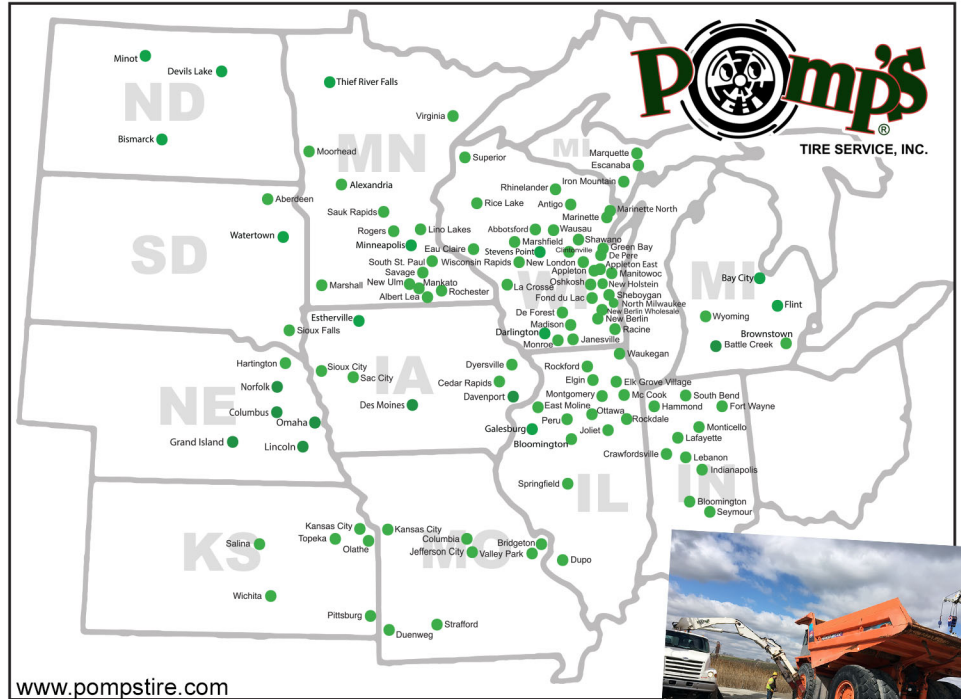

MINNESOTA:

- **Albert Lea**
  1500 Betha Larson Lane • 507-373-5050
- **Alexandria**
  2505 Aga Drive • 320-762-1186
- **Lino Lakes**
  7385 Apollo Court • 651-784-3300
- **Mankato**
  305 Lundin Blvd • 507-625-2960
- **Marshall**
  914 West Main Street • 507-532-2908
- **Minneapolis**
  740 24th Ave. SE • 612-234-7935
- **Moorhead**
  1505 29th Avenue S. Suite B • 218-287-7377
- **Rochester**
  1328 60th Avenue NW • 507-287-6252
- **Rogers**
  21840 Industrial Court • 763-428-0672
- **Sauk Rapids (St. Cloud)**
  8204 Old Hwy Road N. • 320-259-1077
- **Savage**
  5440 West 125th Street • 952-894-8846
- **South St. Paul**
  575 Hardman Ave. • 651-457-3300
- **Thief River Falls**
  220 Horace Ave. North • 218 416-4053
- **Virginia**
  201 Hoover Road • 218-741-5562

NEBRASKA:

- **Columbus**
  1103 E. 23rd Street • 402-564-0541
- **Grand Island**
  3904 W. US Highway 30 • 308-398-8000
- **Hartington**
  56251 Hwy 84 • 402-254-9520
- **Lincoln**
  4101 West O Street • 402-438-3000
- **Norfolk**
  1214 S. Pine Industrial Rd • 402-844-4000
- **Norfolk**
  201 Norfolk Ave • 402-302-0907
- **Omaha**
  11403 S. 153rd Street • 402-829-1000
- **Omaha**
  6706 L Street • 402-509-5197

MISSOURI:

- **Bridgeton**
  13931 Saint Charles Rock Rd • 314-739-6511
- **Columbia**
  5320 North Highway 763 • 573-442-8259
- **Duenweg**
  357 Thunder Rd • 417-781-6601
- **Jefferson City**
  12325 Renz Farm Rd • 573-466-4123
- **Kansas City**
  3527 Gardner Avenue • 816-231-6511
- **Stratford**
  511 S. State Hwy 125 • 417-736-2999
- **Valley Park**
  185 West Outer Road • 636-225-2770

www.pompstire.com

SOUTH DAKOTA:

- **Aberdeen**
  622 6th Ave SE • 605-277-1120
- **Sioux Falls**
  2000 East 39th Street North • 605-357-9720
- **Watertown**
  1011 4th Ave. SW • 605-956-3225

NORTH DAKOTA:

- **Bismarck**
  825 S. 7th St. • 701-516-8299
- **Devils Lake**
  1001 N. Dakota 20 • 701-203-5550
- **Minot**
  301 East Central Ave. • 701-353-1172

MICHIGAN:

- **Battle Creek**
  4251 West Columbia Ave. • 269-964-6697
- **Bay City**
  416 Washington Ave • 989-894-4790
- **Brownstown**
  20156 Sibley Road. • 734-283-1644
- **Escanaba**
  1900 6th Ave North • 906-786-4700
- **Flint**
  2727 Lippincott Blvd • 810-234-0450
- **Iron Mountain**
  1406 S. Stephenson Avenue • 906-779-9732
- **Marquette**
  Hwy 41 & Hampton Street • 906-228-3876
- **Wyoming**
  1335 Godfrey Ave. SW • 616-456-5321