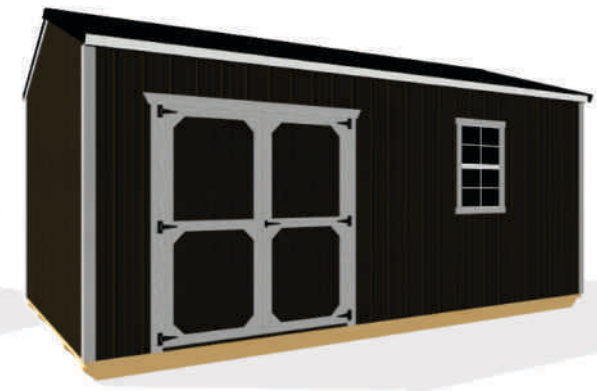

METAL SIDING