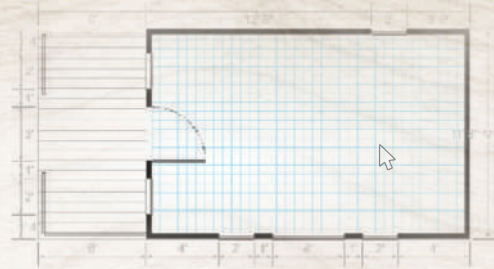

CUSTOM DESIGN

STYLE